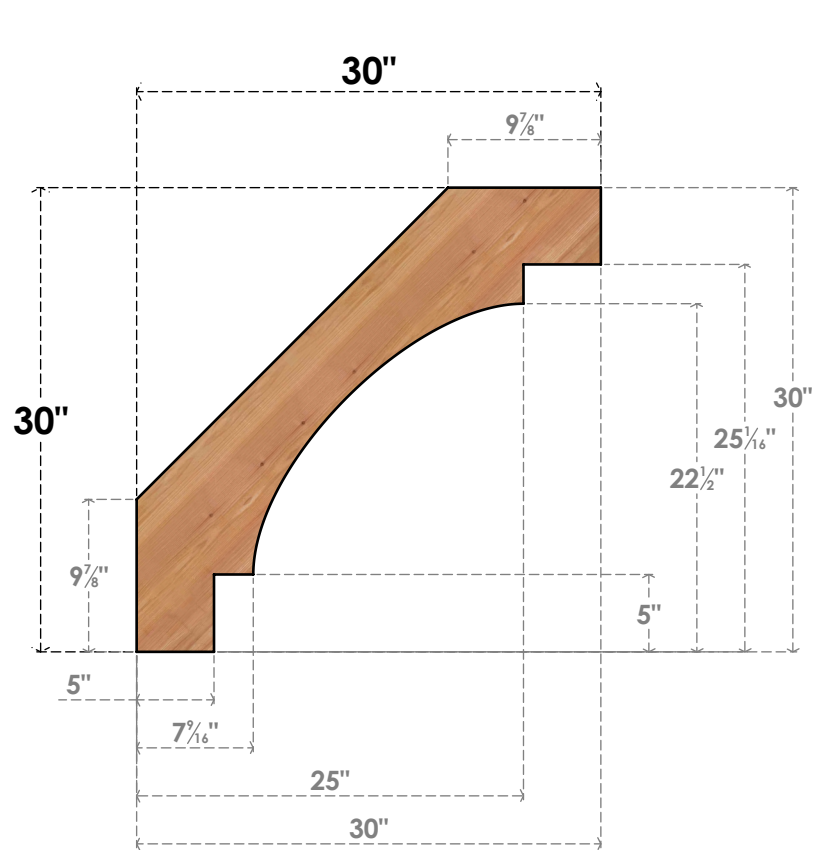

# BRC06X30X30MRC00SWR

5 1/2"W X 30"D X 30"H MERCED SMOOTH BRACE, WESTERN RED CEDAR

**SIDE**

**FRONT**

EKENA MILLWORK  
 2300 WEST MAIN ST.  
 CLARKSVILLE, TX 75426  
 TOLL FREE: 866-607-0453  
 WWW.EKENAMILLWORK.COM